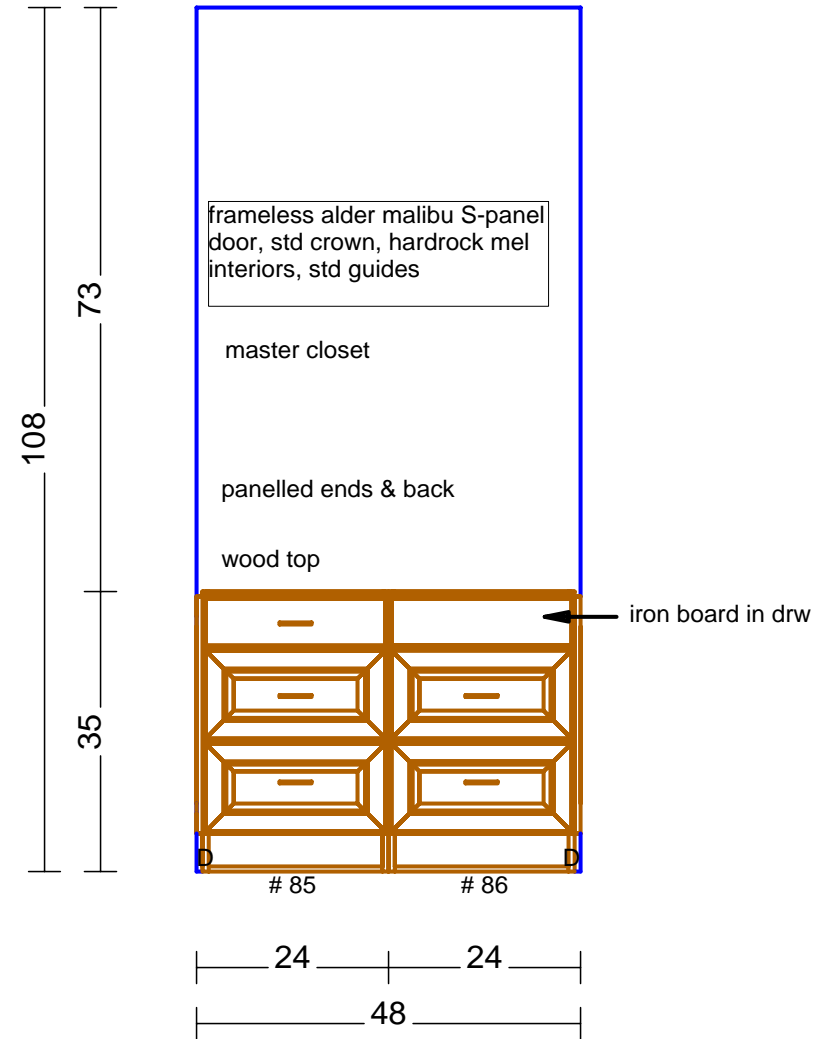

King's Custom Cabinetry

916-635-4612 phone 916-635-4602 fax

Sample	Job
November 11 04	15 of 15