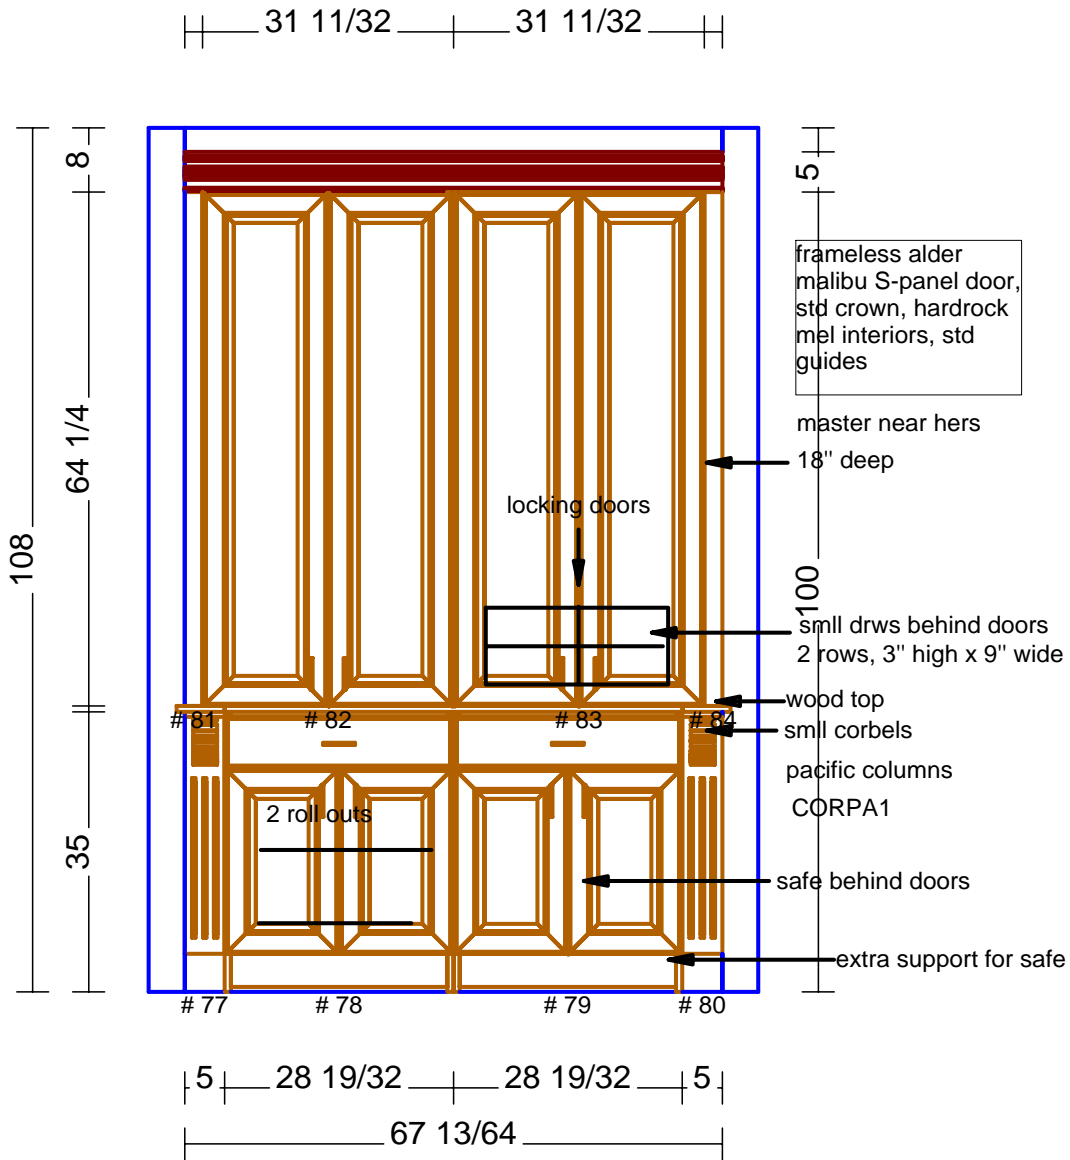

King's Custom Cabinetry

916-635-4612 phone 916-635-4602 fax

Sample	Job
November 11 04	15 of 15