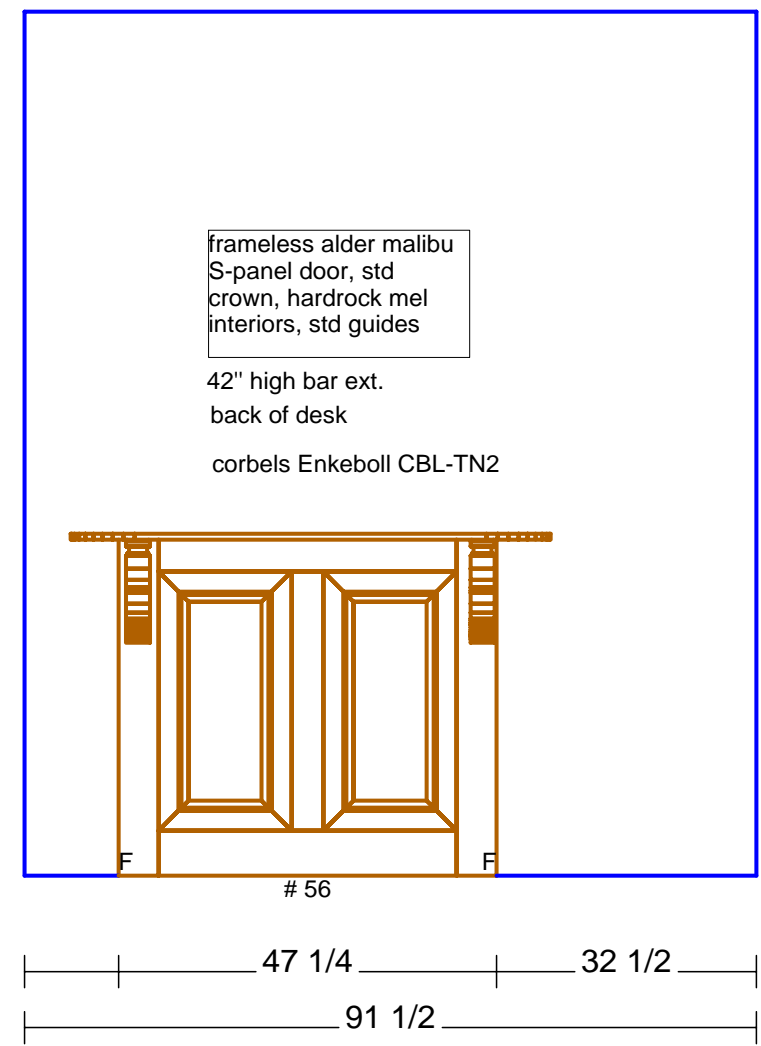

King's Custom Cabinetry
916-635-4612 phone 916-635-4602 fax

Sample	Job
November 11 04	11 of 15