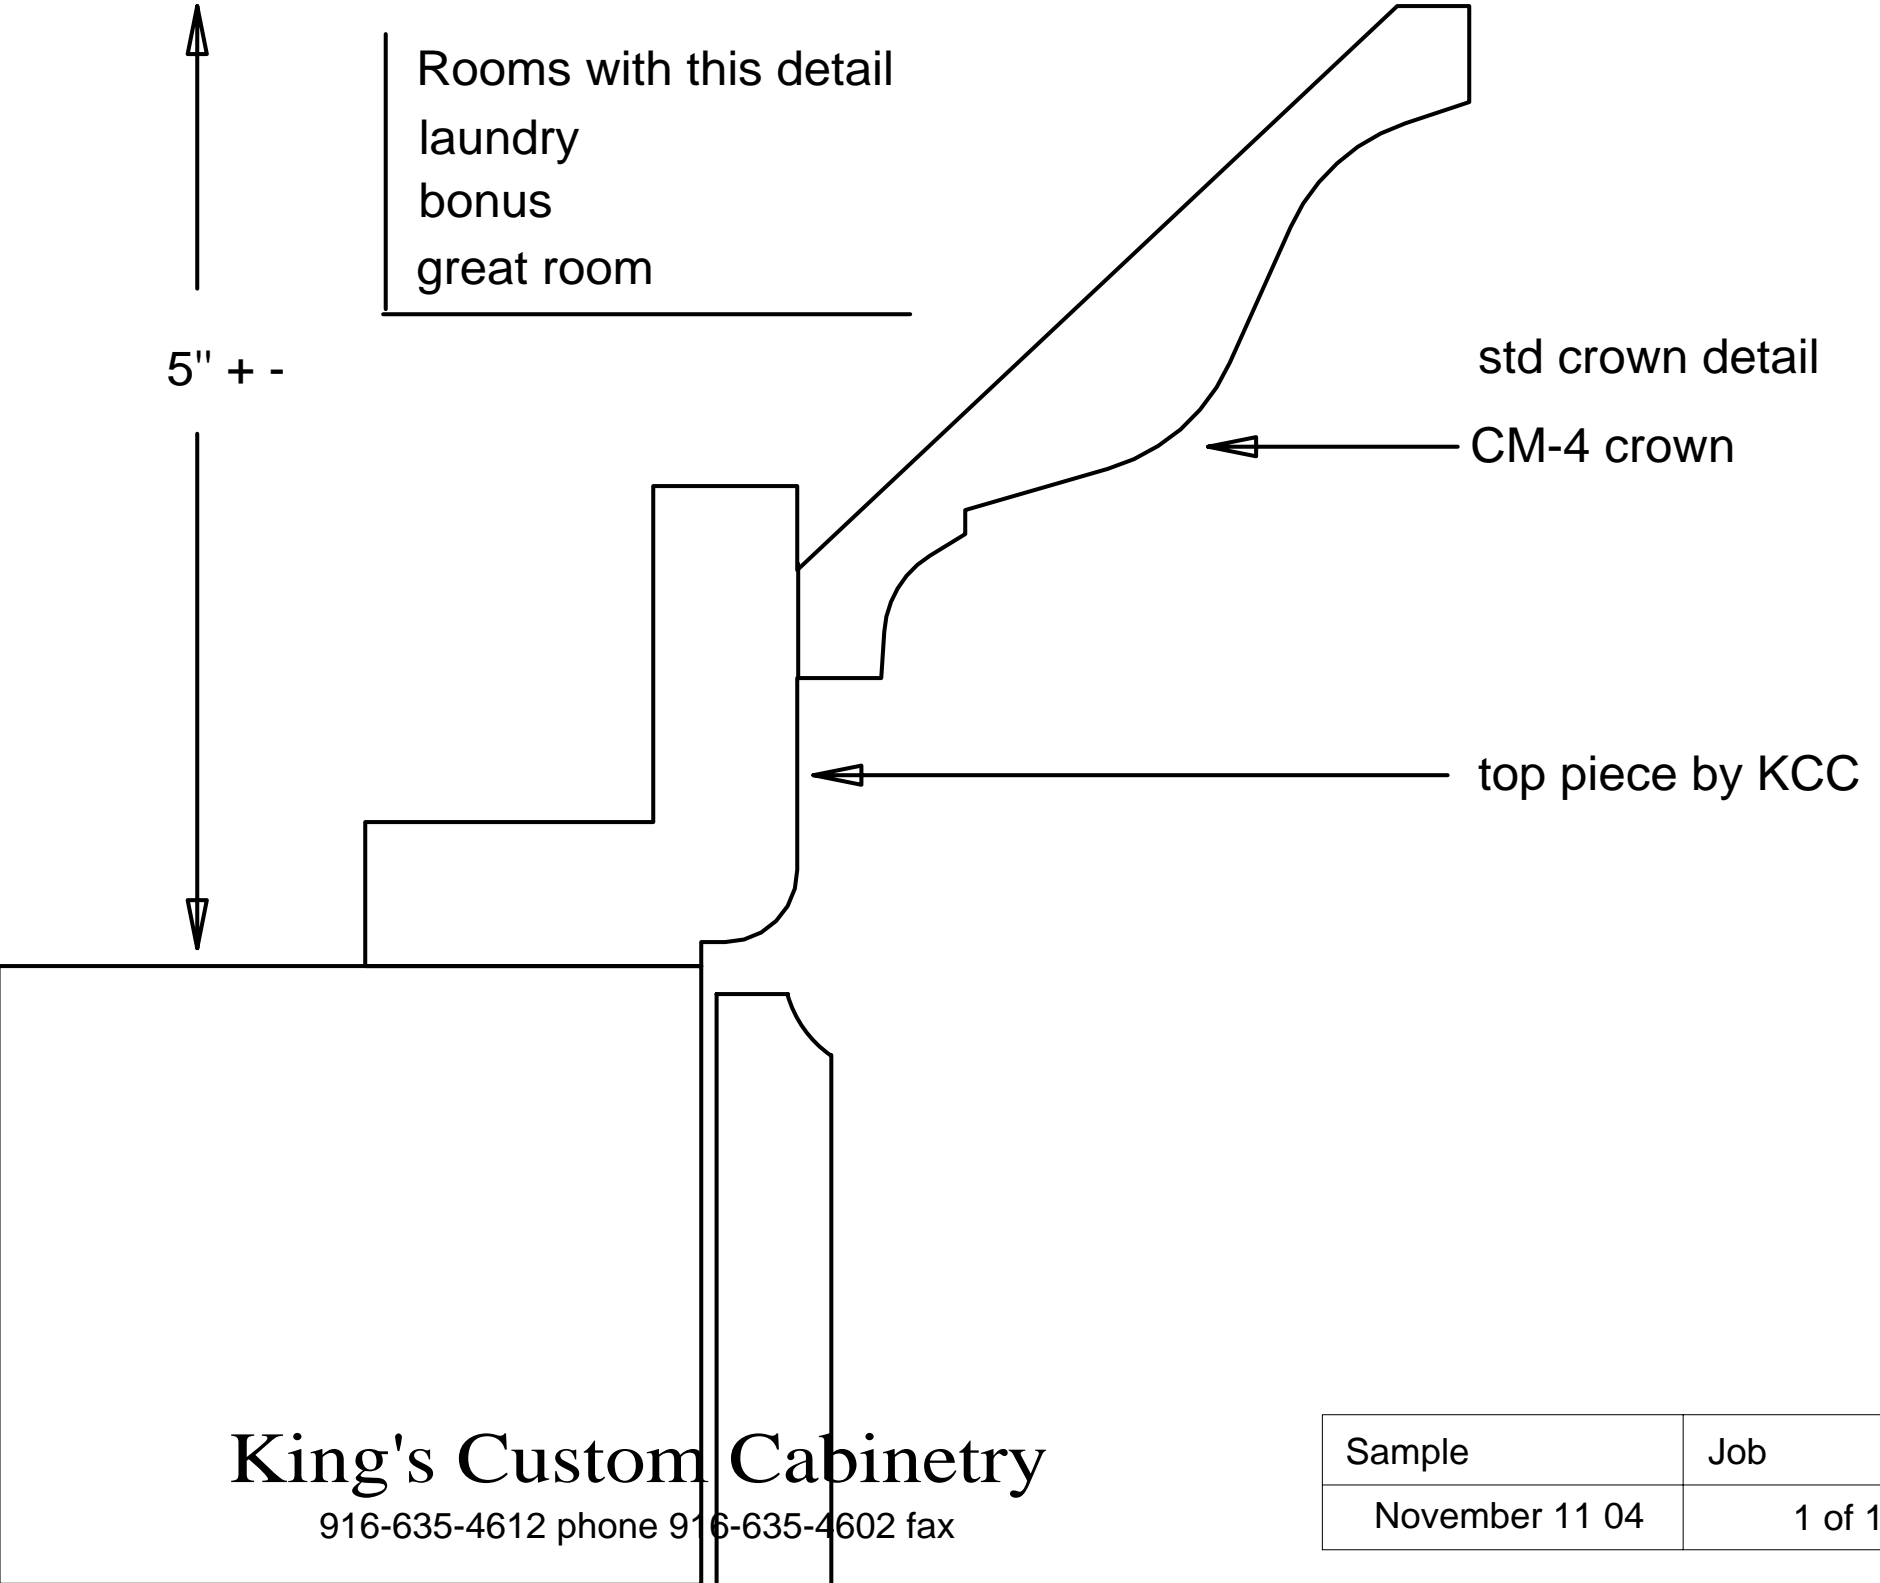

5" + -

Rooms with this detail
 laundry
 bonus
 great room

std crown detail

CM-4 crown

top piece by KCC

King's Custom Cabinetry

916-635-4612 phone 916-635-4602 fax

Sample	Job
November 11 04	1 of 15

Rooms with this detail

kitchen

lounge

parlor

7" + -

CM-4

top piece by KCC

Enkeboll MLD- BT1