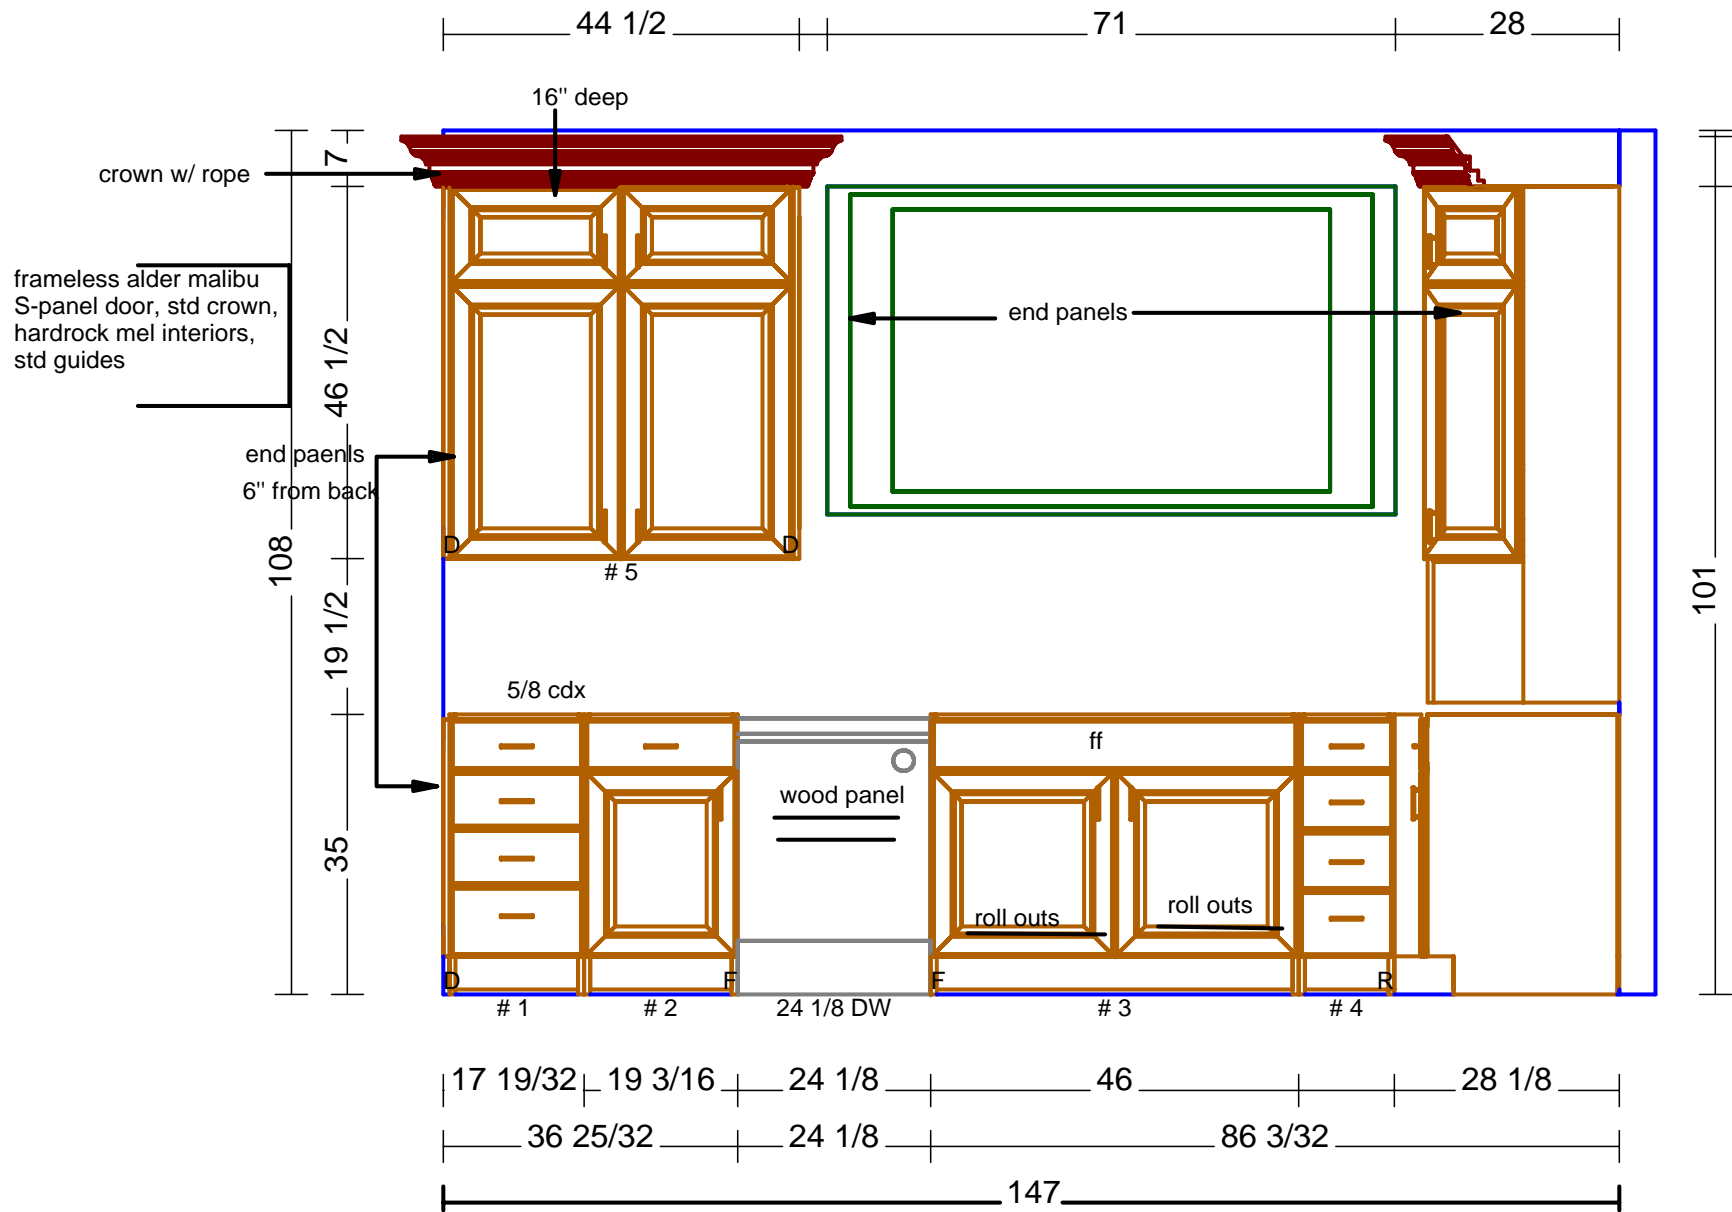

King's Custom Cabinetry

916-635-4612 phone 916-635-4602 fax

Sample	Job
November 11 04	6 of 15