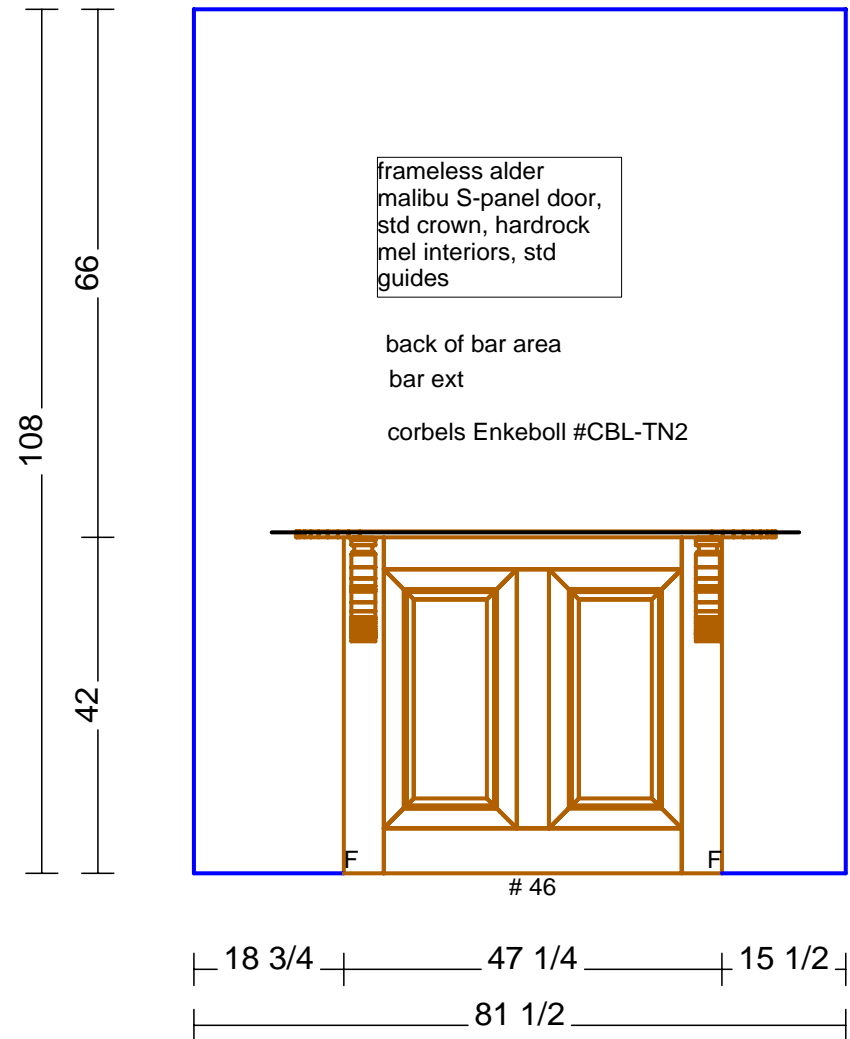

King's Custom Cabinetry

916-635-4612 phone 916-635-4602 fax

Sample	Job
November 11 04	10 of 15