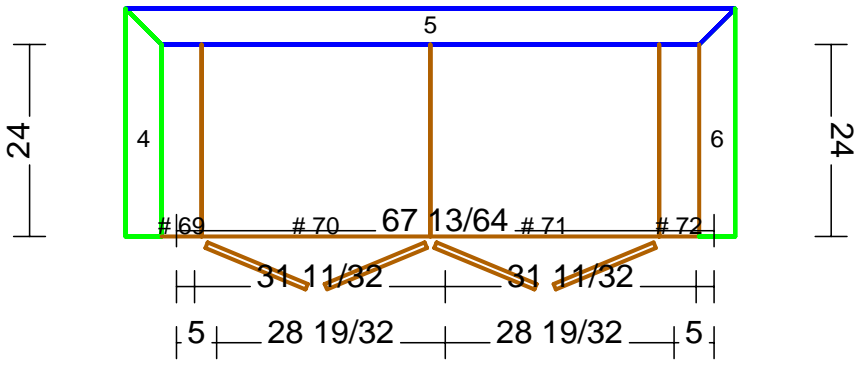

King's Custom Cabinetry

916-635-4612 phone 916-635-4602 fax

Sample	Job
November 11 04	12 of 15