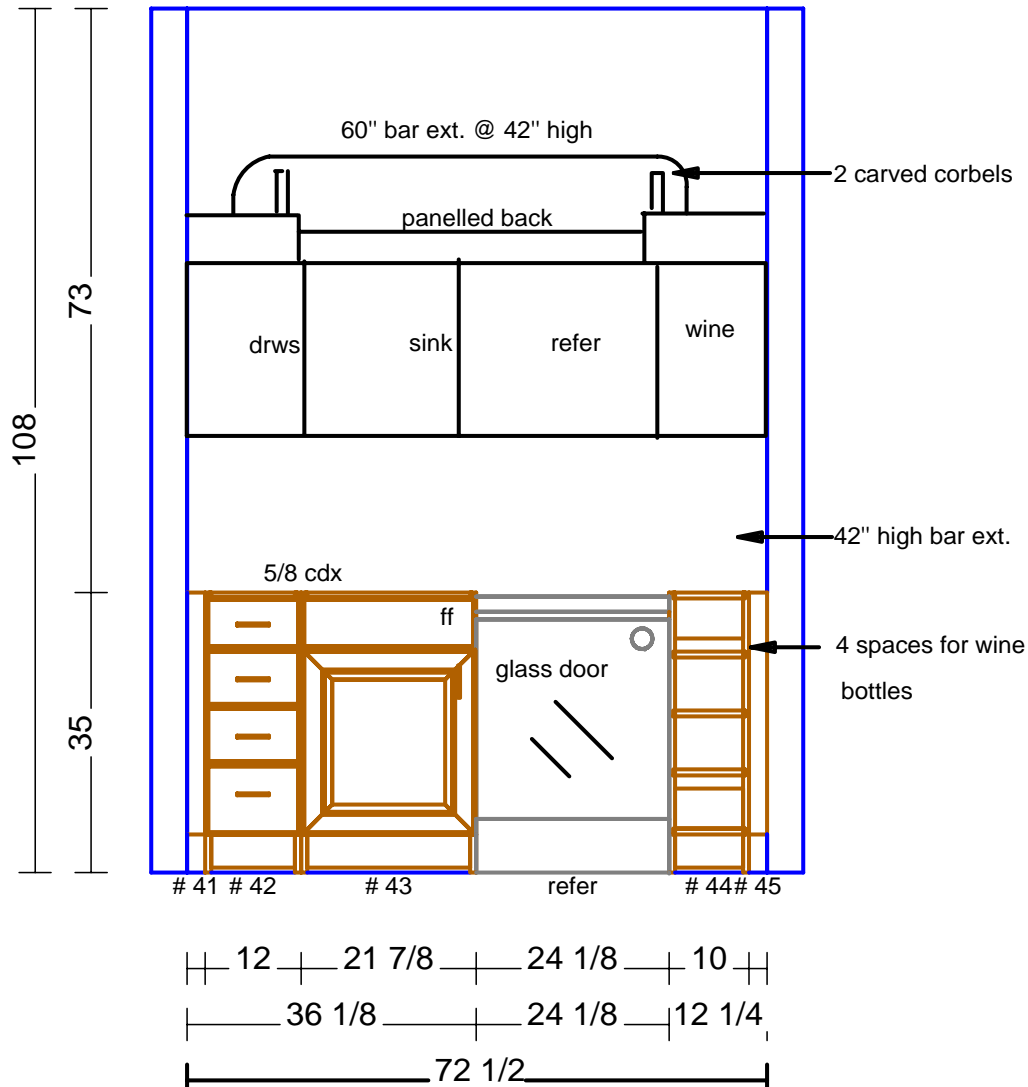

King's Custom Cabinetry

916-635-4612 phone 916-635-4602 fax

Sample	Job
November 11 04	10 of 15