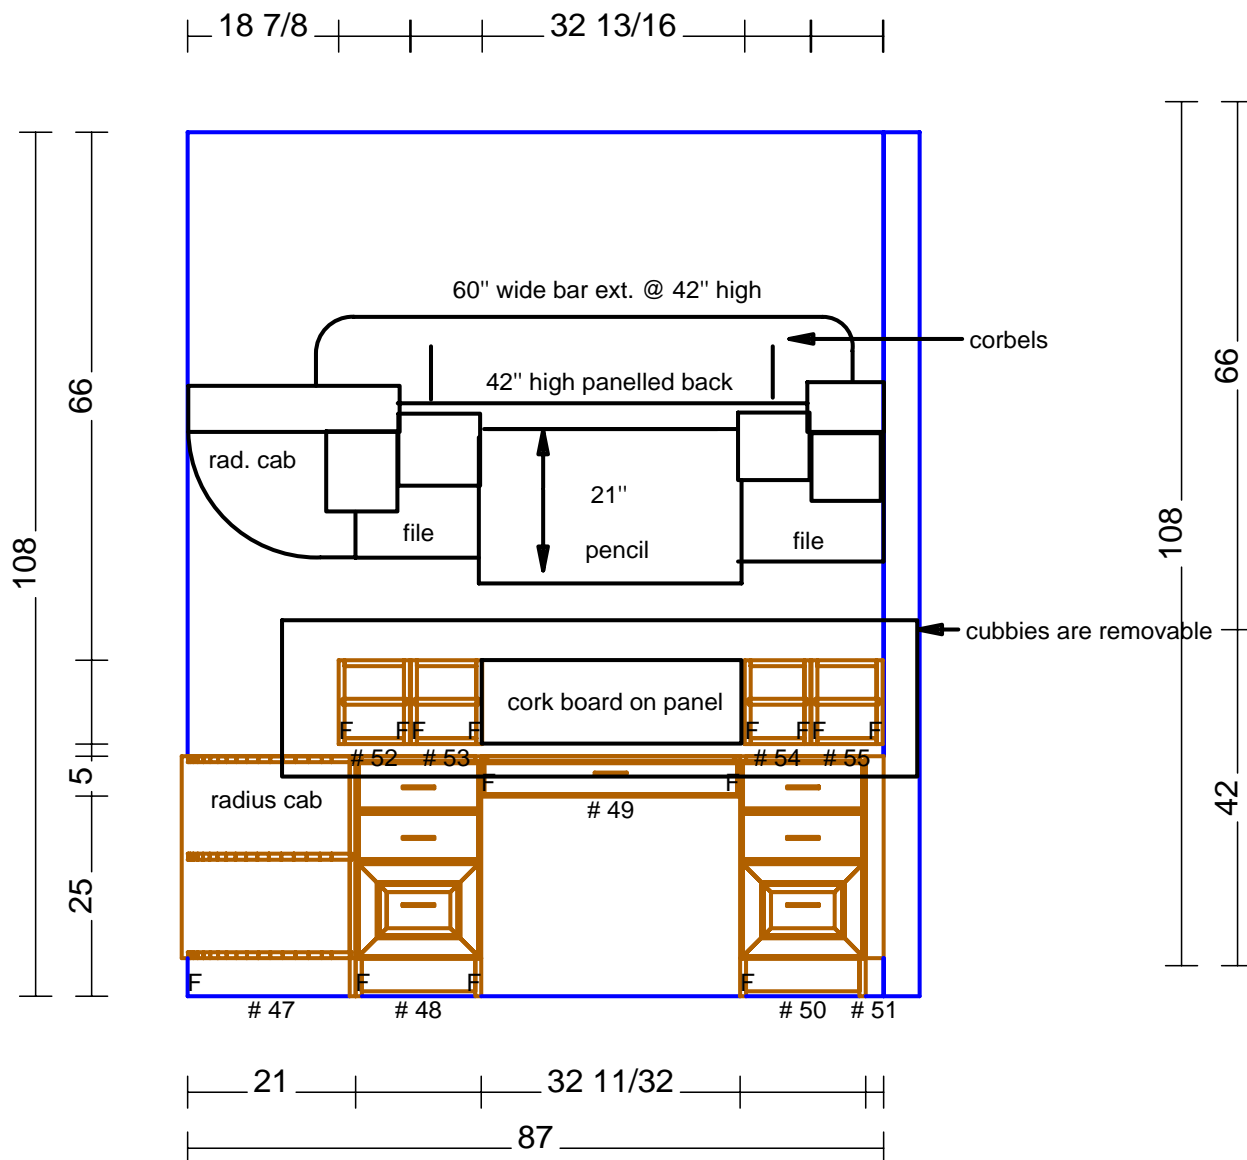

King's Custom Cabinetry
916-635-4612 phone 916-635-4602 fax

Sample	Job
November 11 04	11 of 15