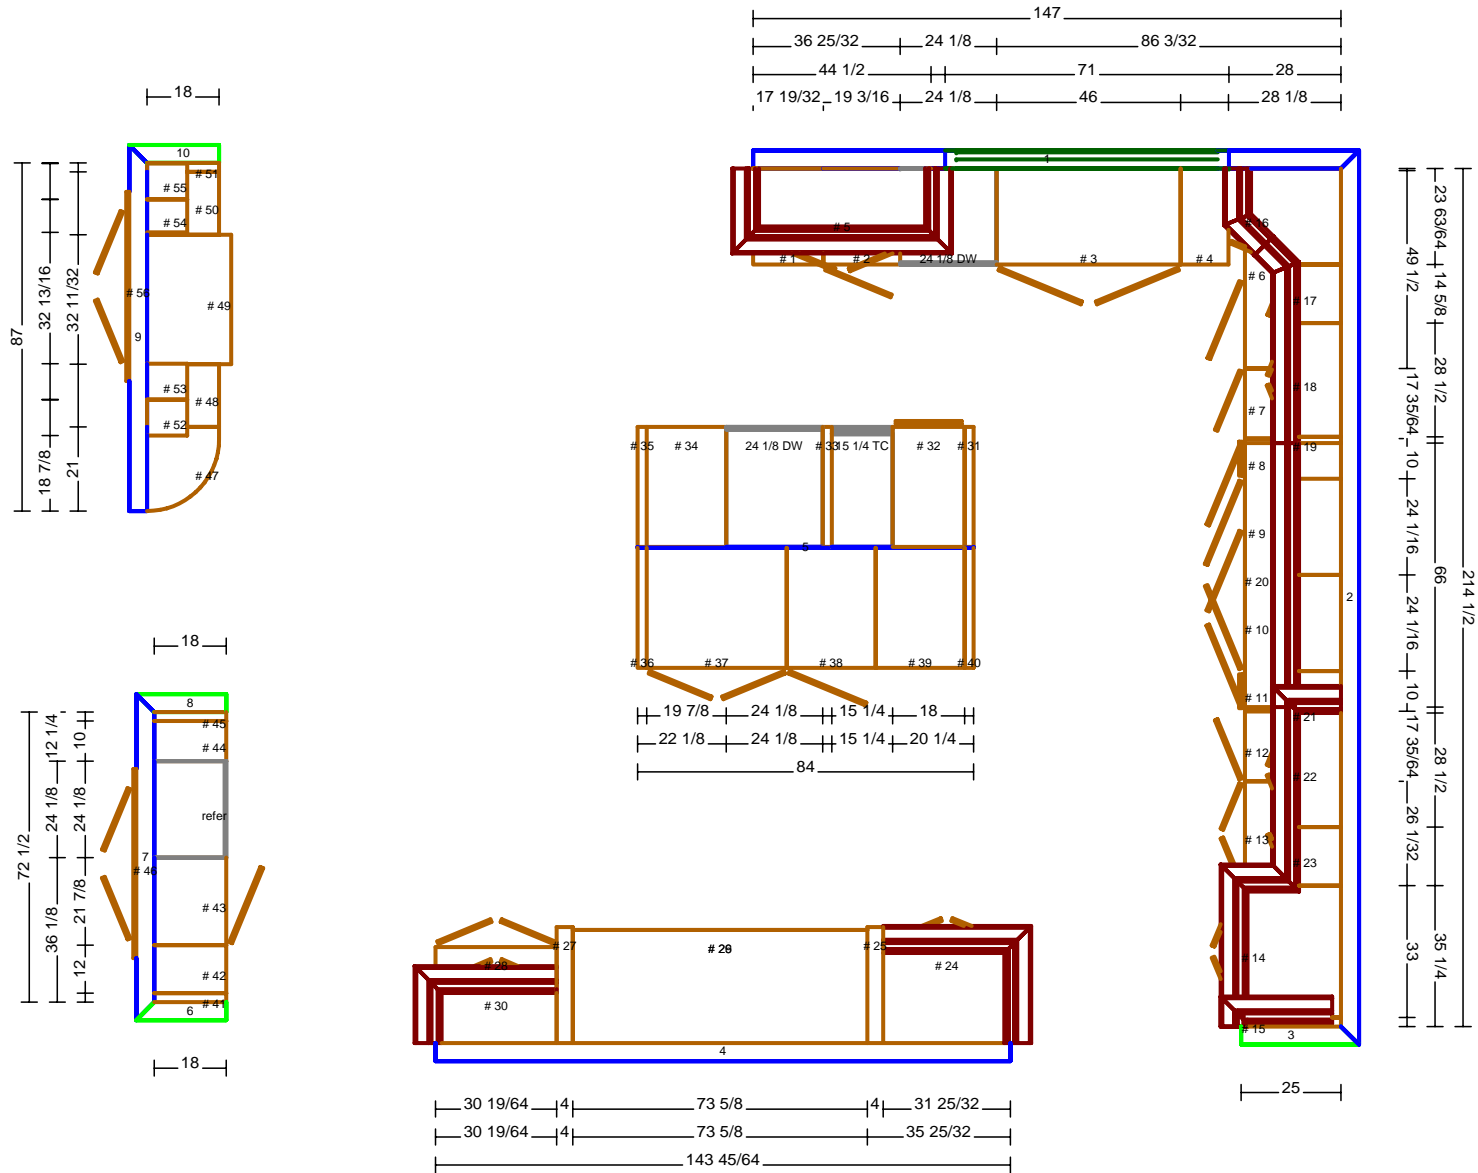

King's Custom Cabinetry

916-635-4612 phone 916-635-4602 fax

Sample	Job
November 11 04	5 of 15