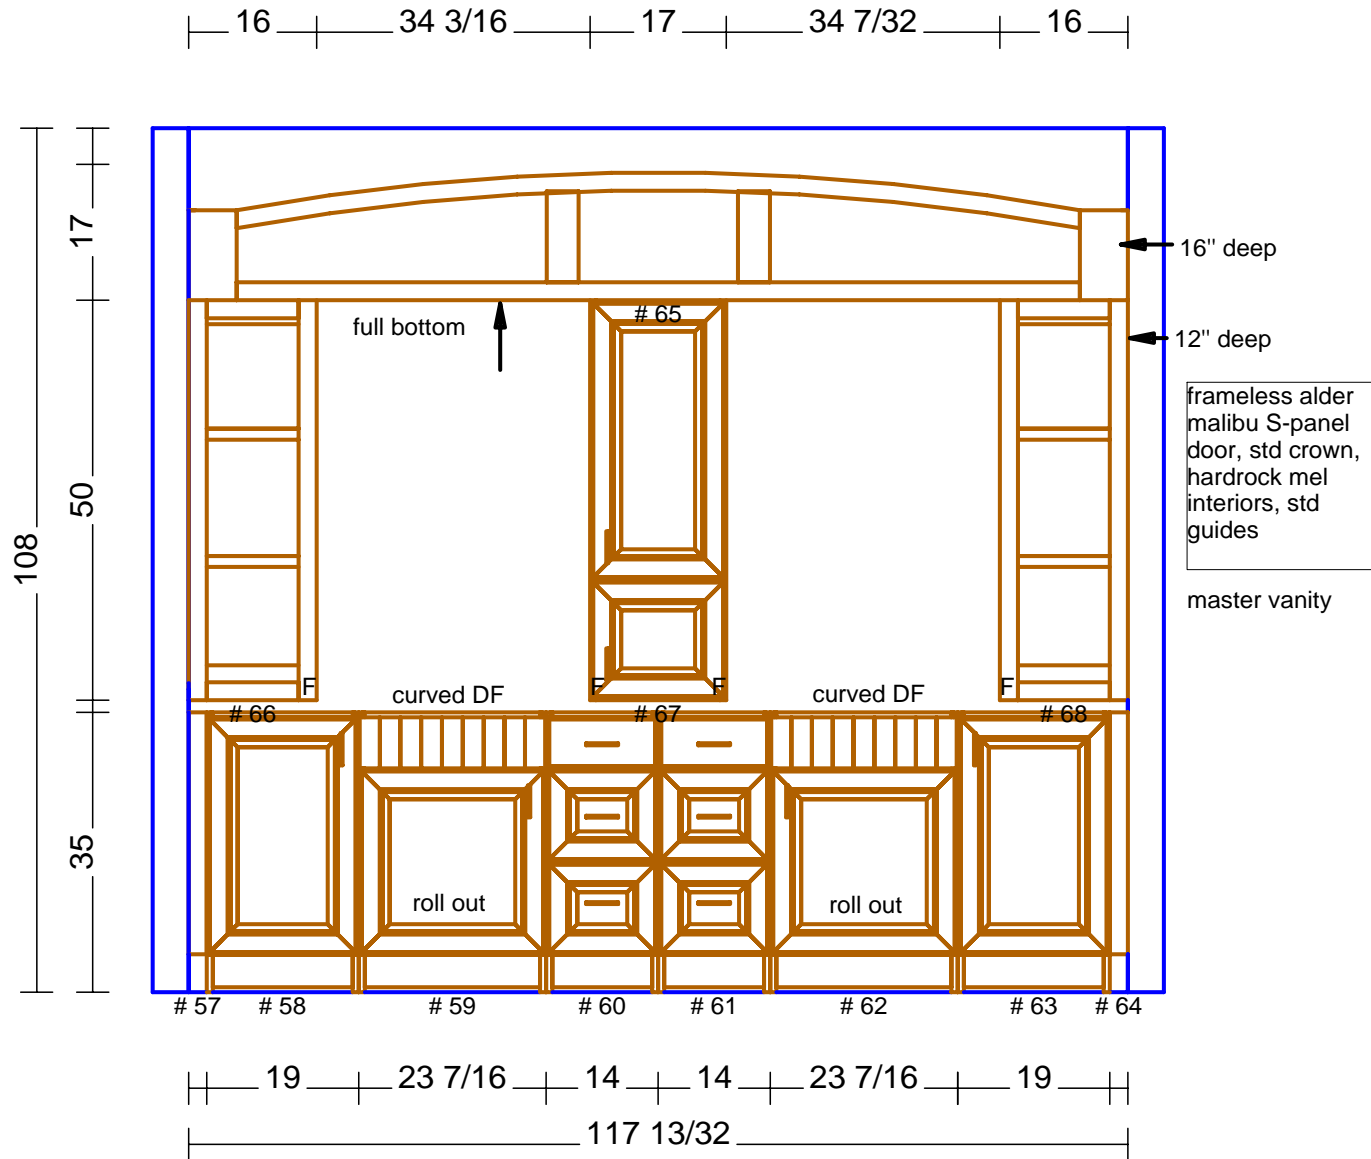

King's Custom Cabinetry

916-635-4612 phone 916-635-4602 fax

Sample	Job
November 11 04	13 of 15