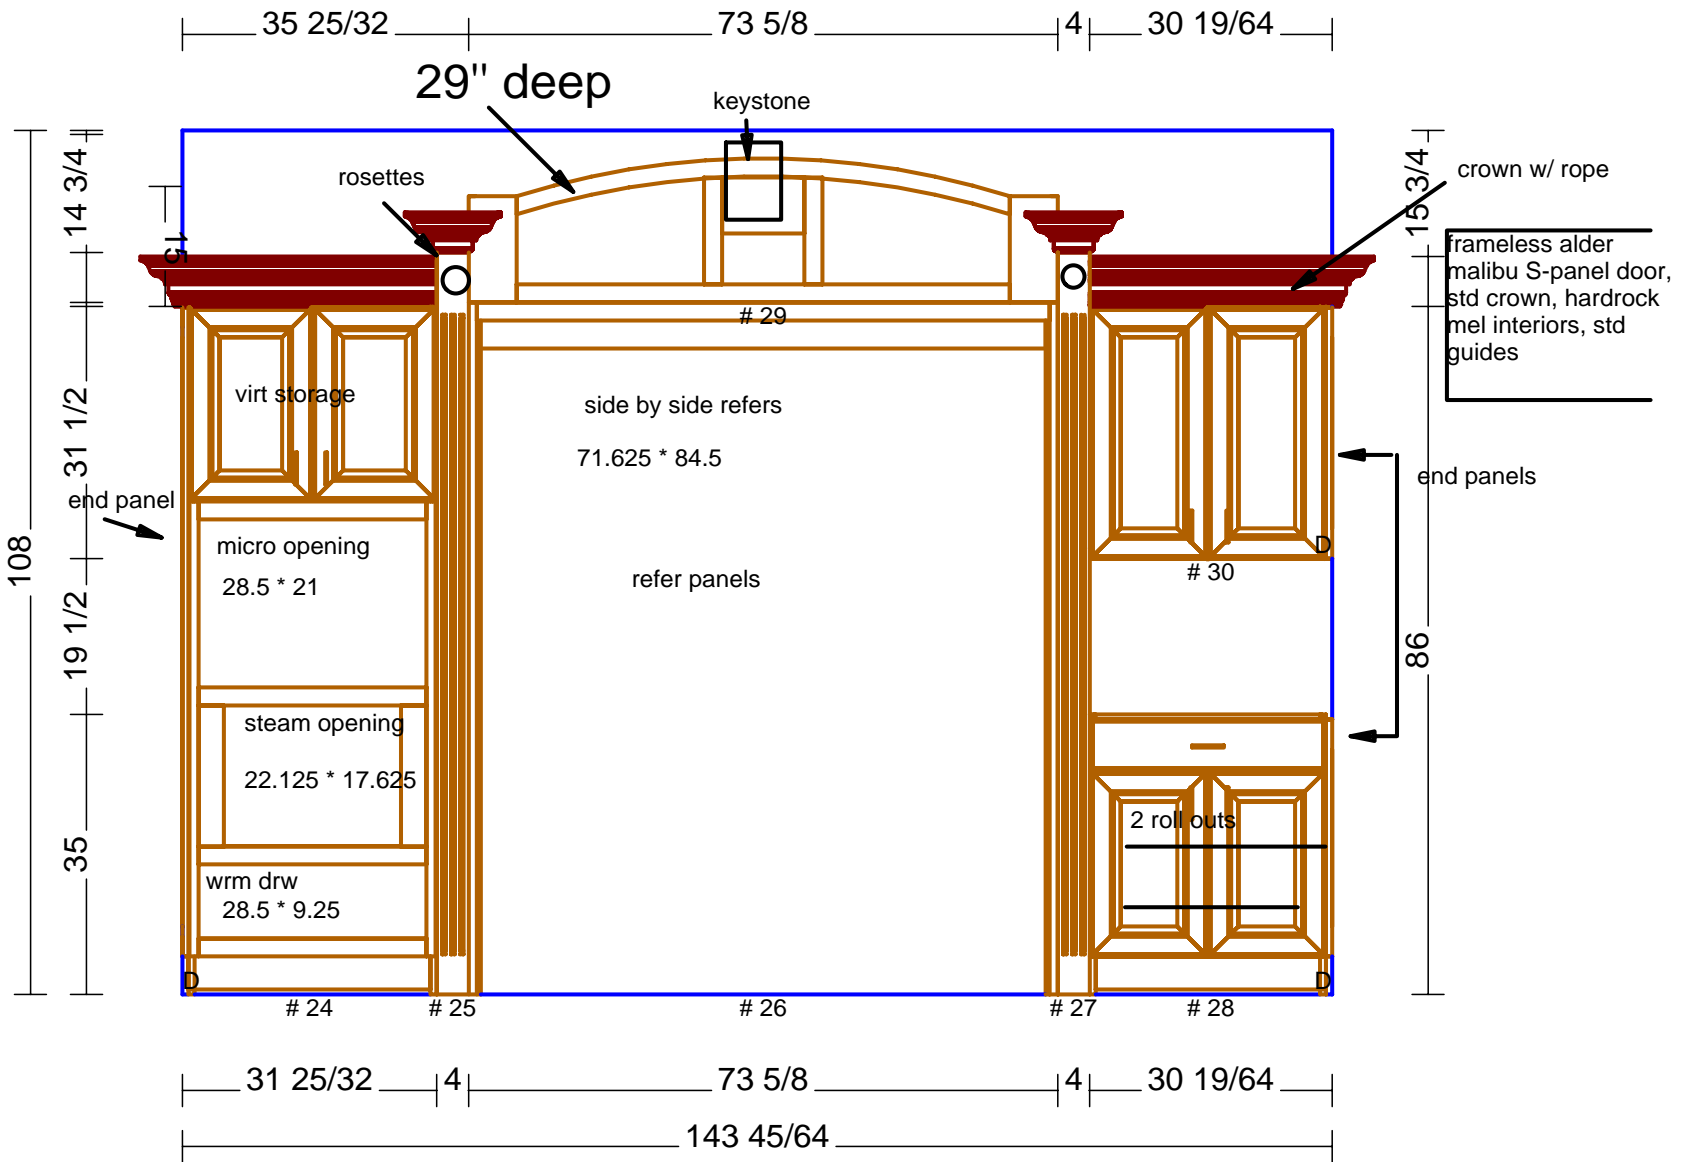

King's Custom Cabinetry

916-635-4612 phone 916-635-4602 fax

Sample	Job
November 11 04	8 of 15