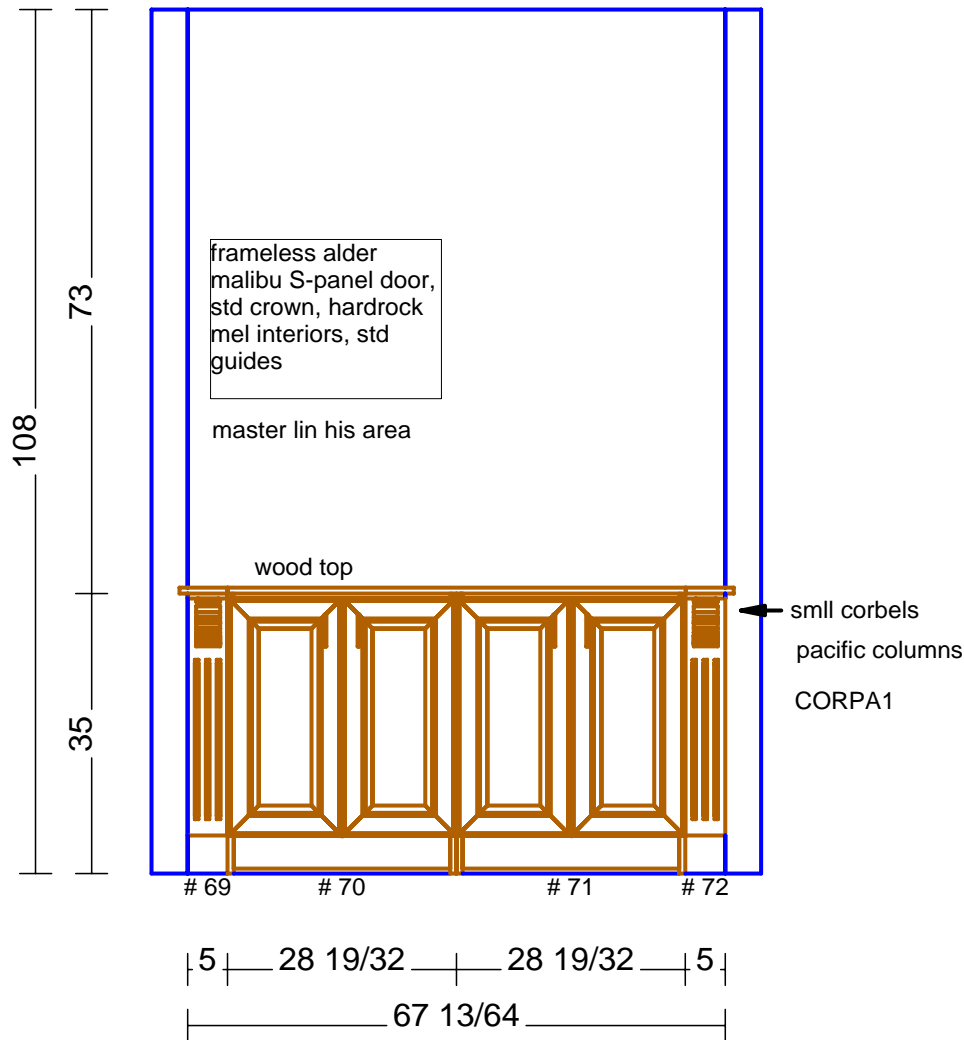

Sample	Job
November 11 04	11 of 15

King's Custom Cabinetry

916-635-4612 phone 916-635-4602 fax

Sample	Job
November 11 04	12 of 15

King's Custom Cabinetry

916-635-4612 phone 916-635-4602 fax

Sample	Job
November 11 04	13 of 15