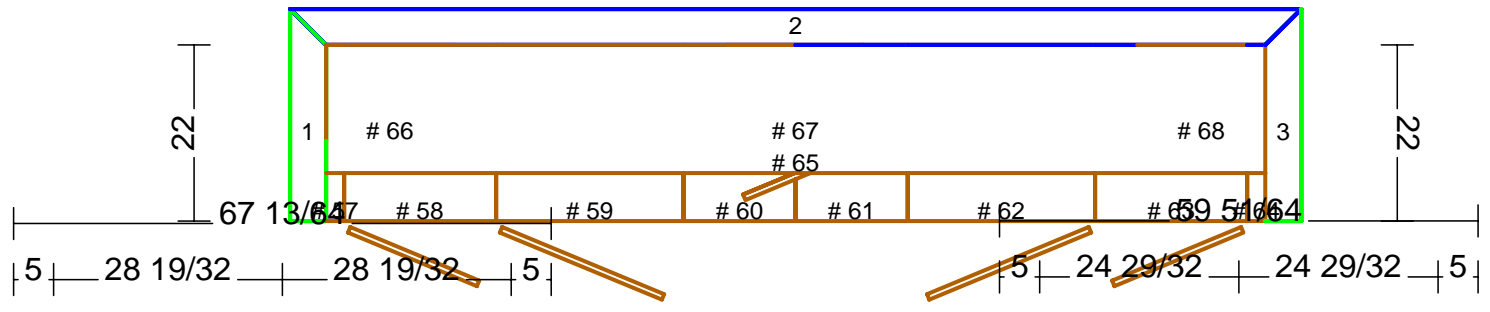

King's Custom Cabinetry

916-635-4612 phone 916-635-4602 fax

Sample	Job
November 11 04	12 of 15