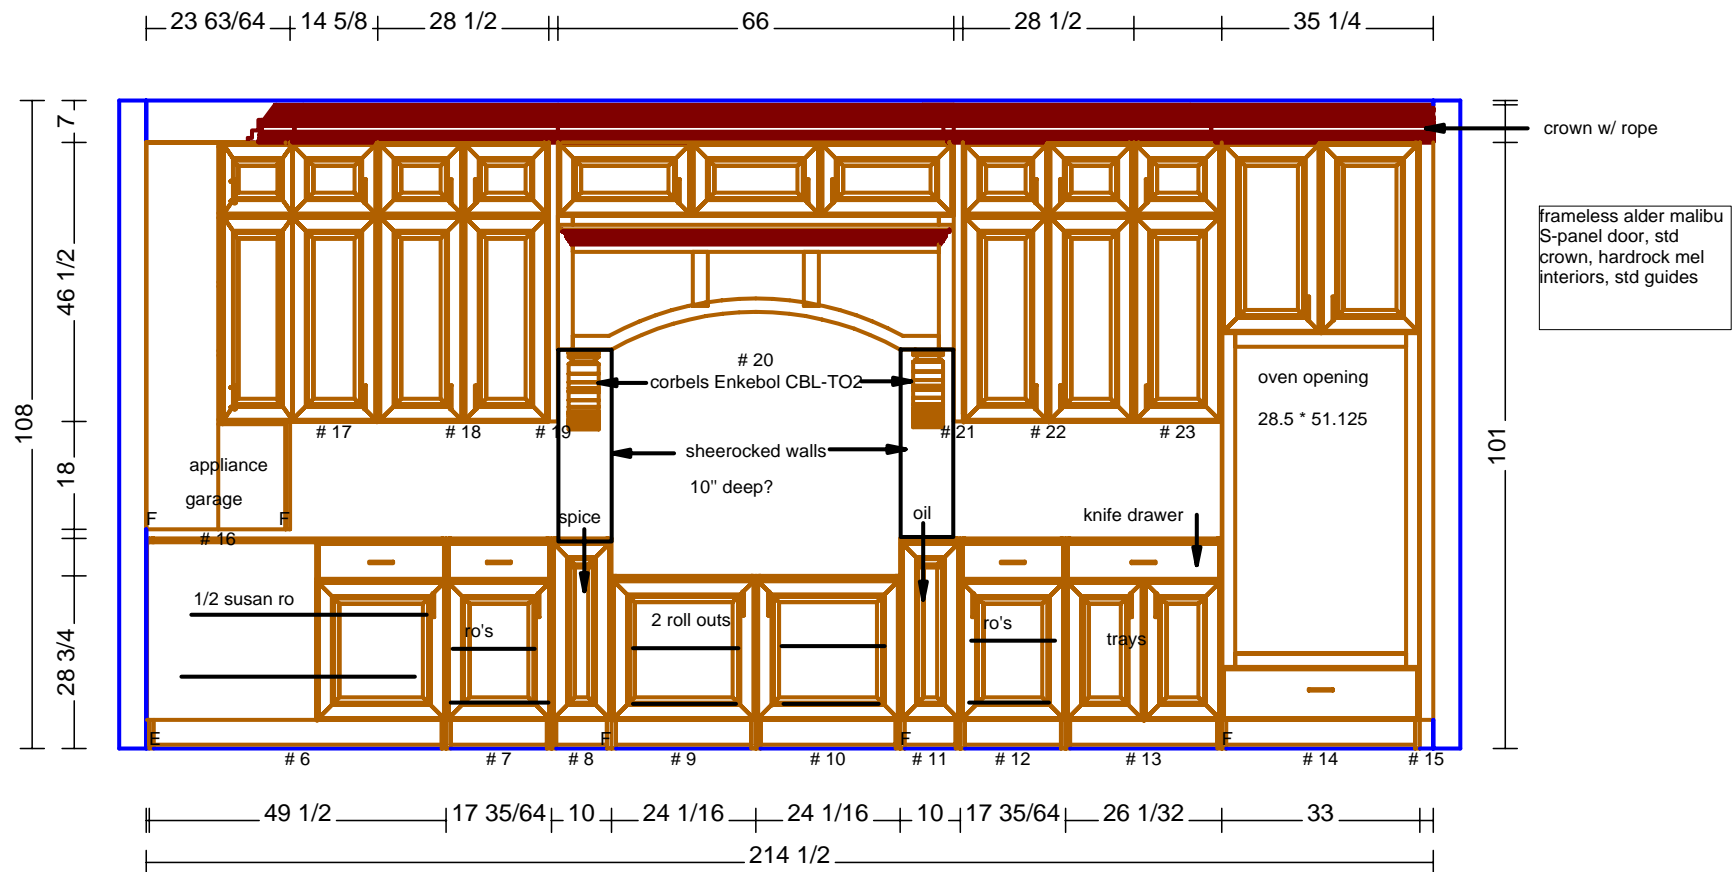

King's Custom Cabinetry

916-635-4612 phone 916-635-4602 fax

Sample	Job
November 11 04	7 of 15