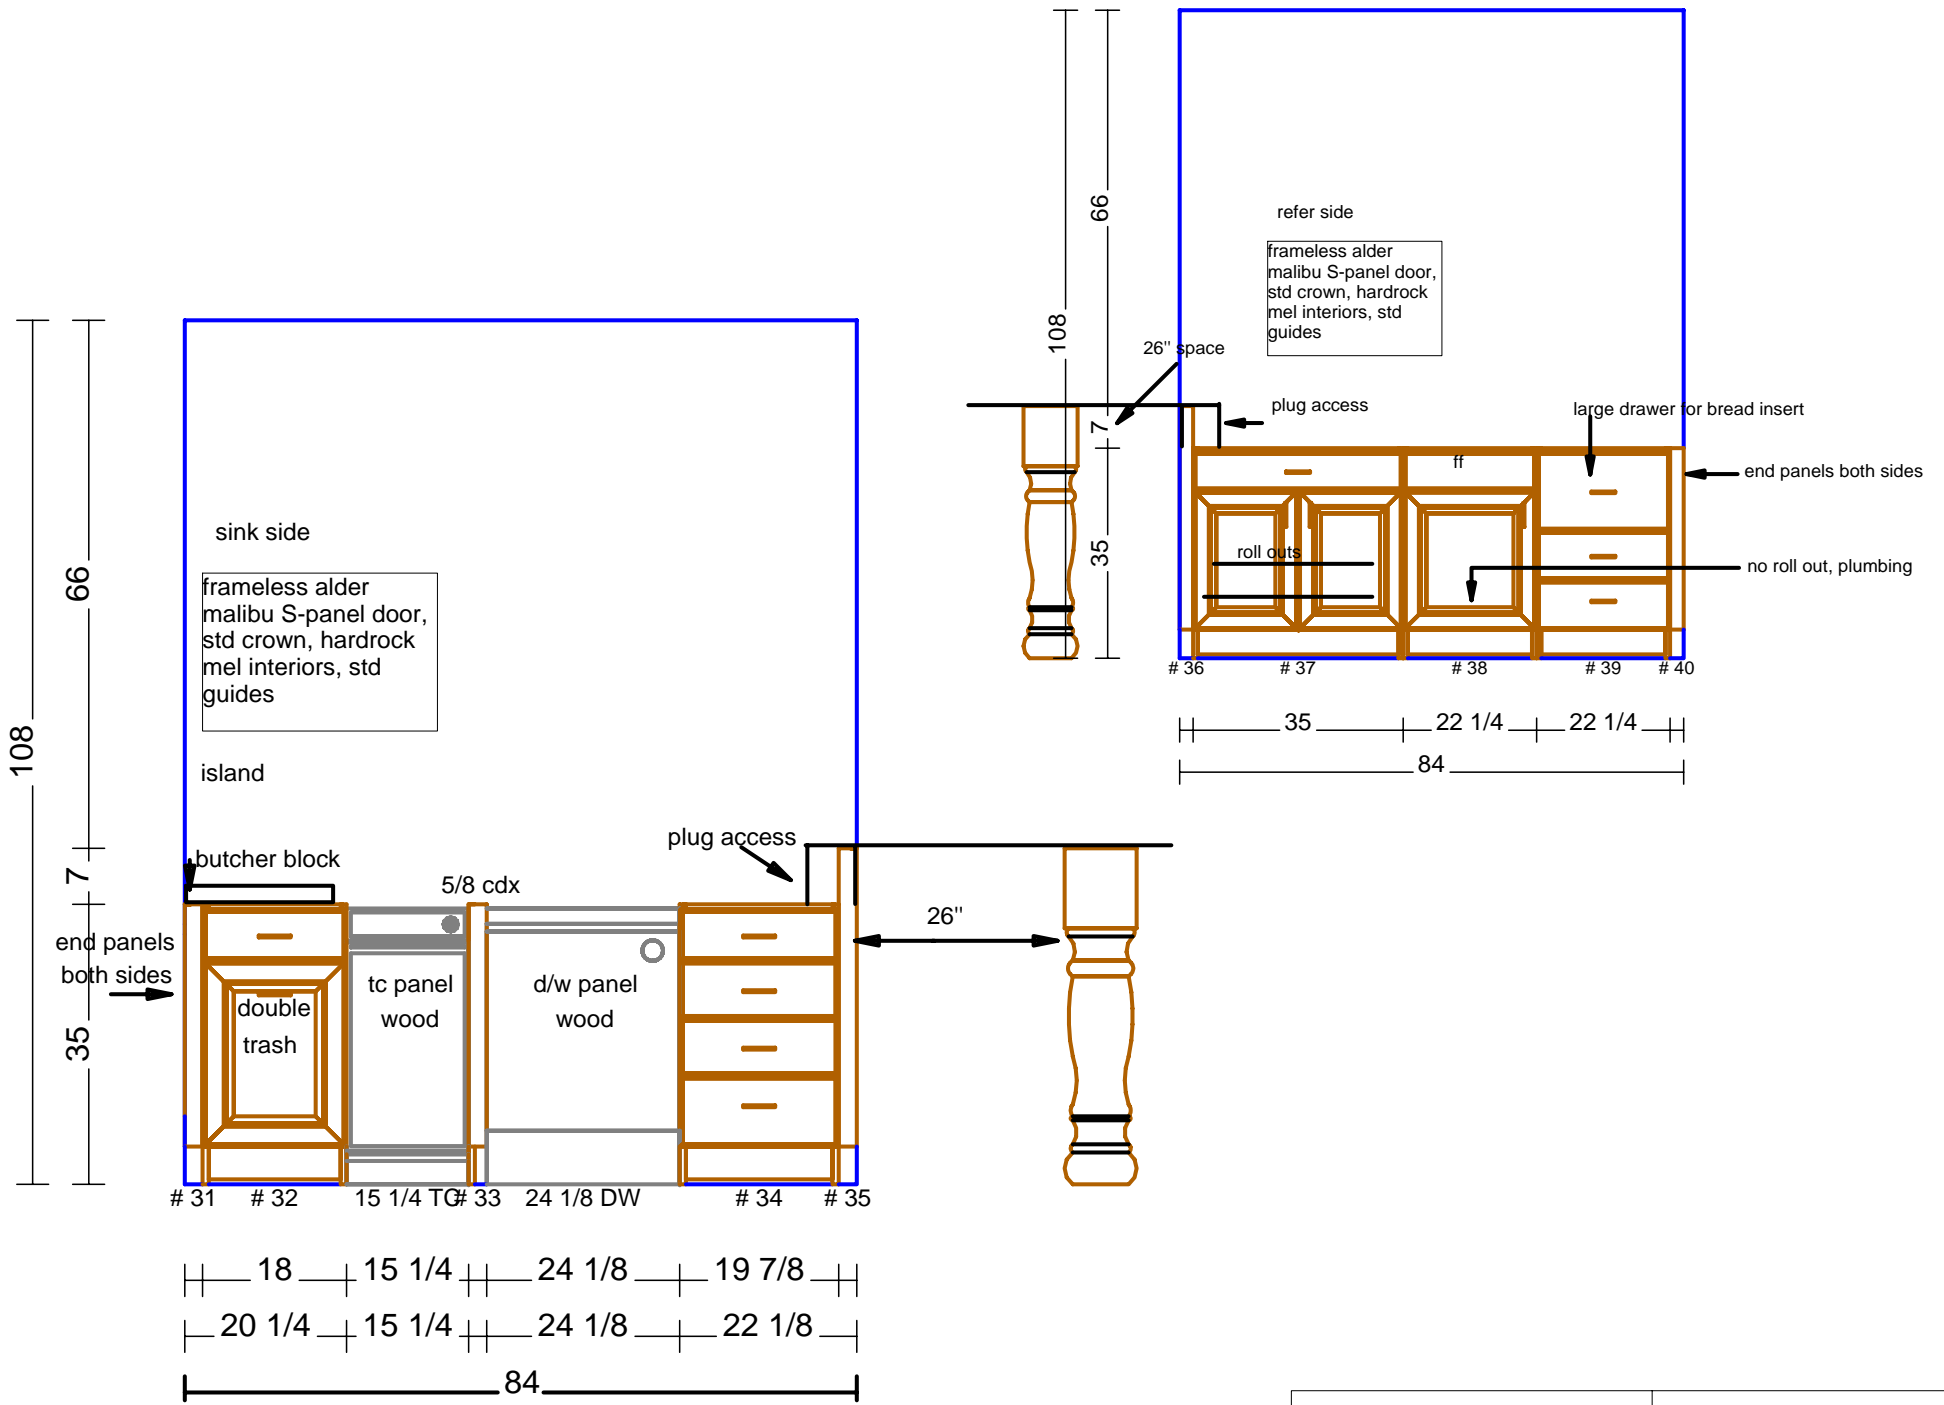

King's Custom Cabinetry

916-635-4612 phone 916-635-4602 fax

Sample	Job
November 11 04	9 of 15