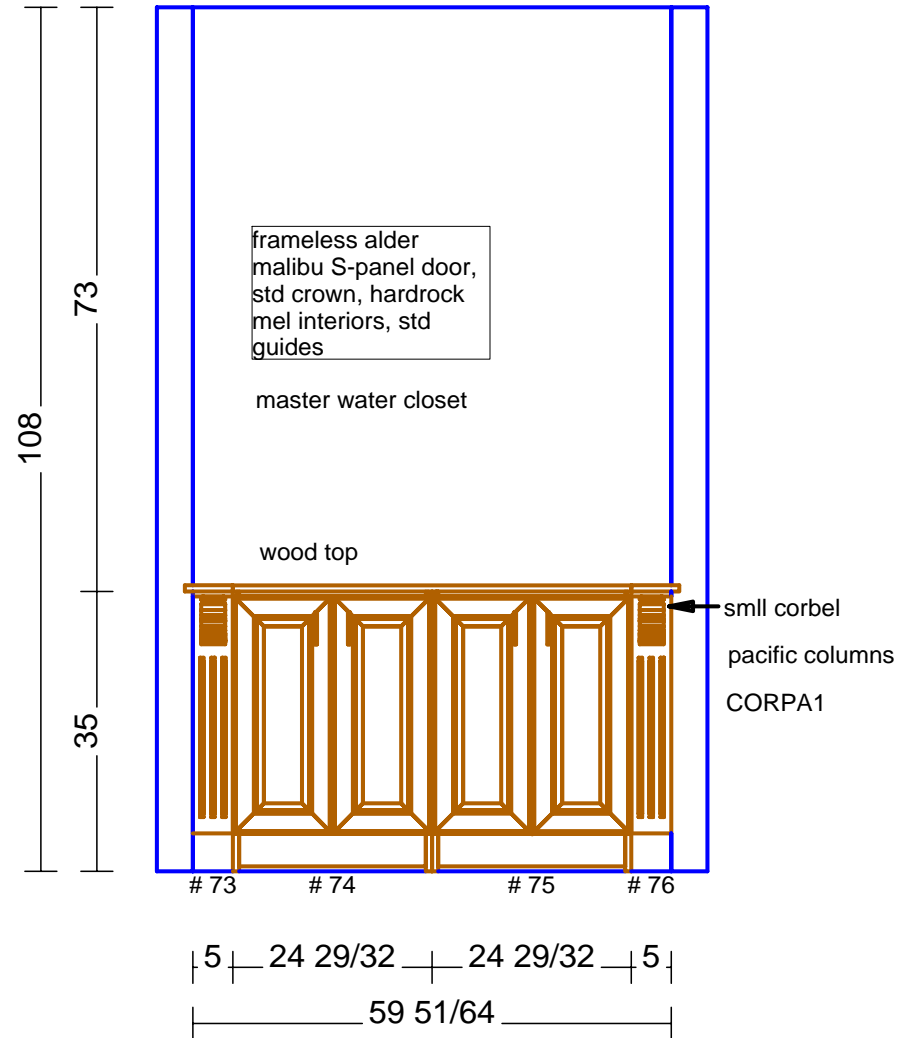

Sample	Job
November 11 04	11 of 15

King's Custom Cabinetry

916-635-4612 phone 916-635-4602 fax

Sample	Job
November 11 04	12 of 15

King's Custom Cabinetry

916-635-4612 phone 916-635-4602 fax

Sample	Job
November 11 04	13 of 15