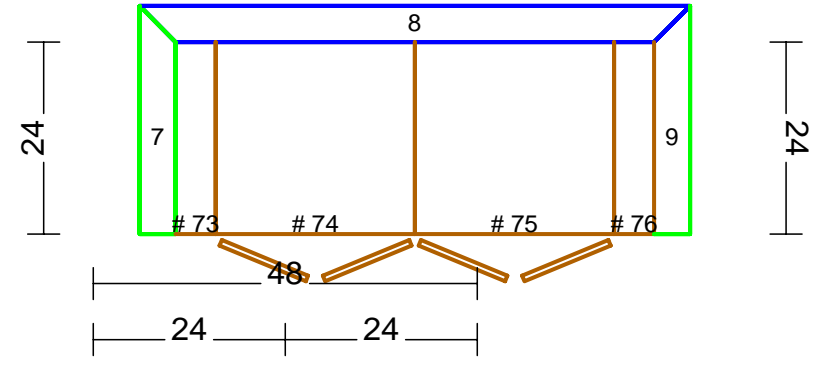

King's Custom Cabinetry

916-635-4612 phone 916-635-4602 fax

Sample	Job
November 11 04	12 of 15